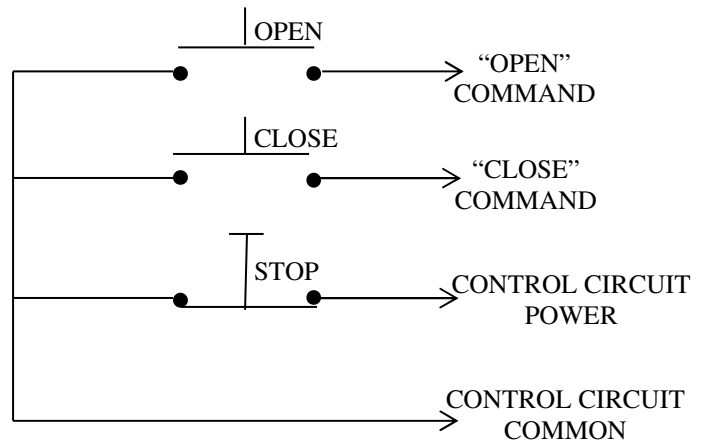

WIRING

230 Route 206, Suite 206
Flanders, NJ 07836
(800) 942-6682 * (973) 584-6682 Fax
info@mmtcinc.com