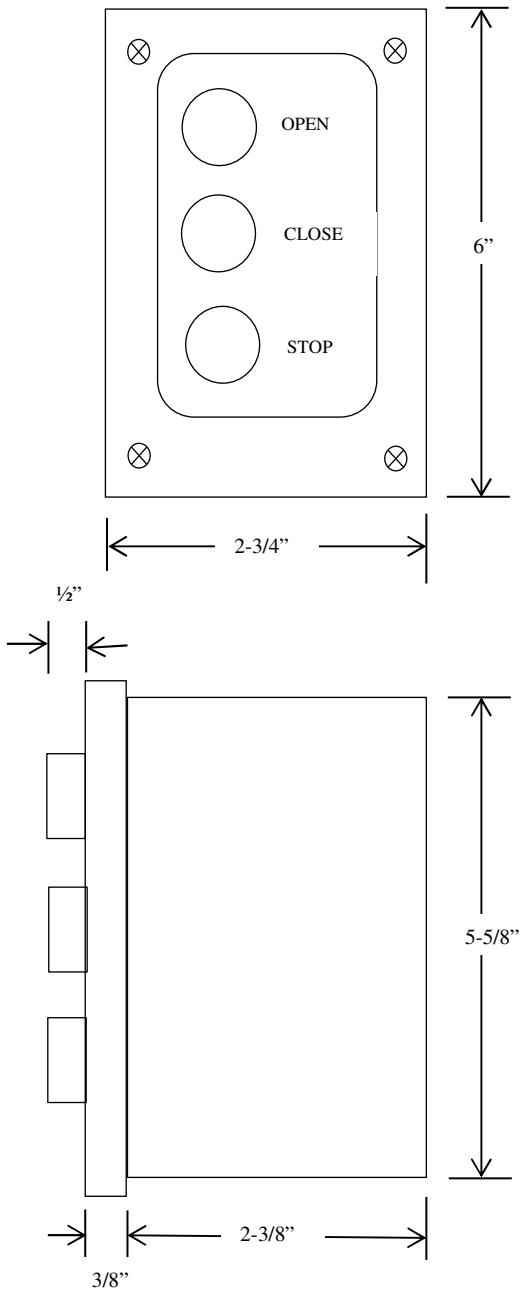

PBT-3 EXTERIOR CONTROL STATION

- NEMA 3R, 4, 12
- SURFACE MOUNT
- FULLY GUARDED
- THREE BUTTON CONTROL (OPEN-CLOSE-STOP) IN ALUMINUM DIE CAST ENCLOSURE
- BUTTON: 6 amp @ 125/250VAC
- OPEN: NORMALLY OPEN
- CLOSE: NORMALLY OPEN
- STOP: NORMALLY CLOSED

DIMENSIONS

WIRING

230 Route 206, Suite 206
 Flanders, NJ 07836
 (800) 942-6682 * (973) 584-6682 Fax
 info@mmtcinc.com